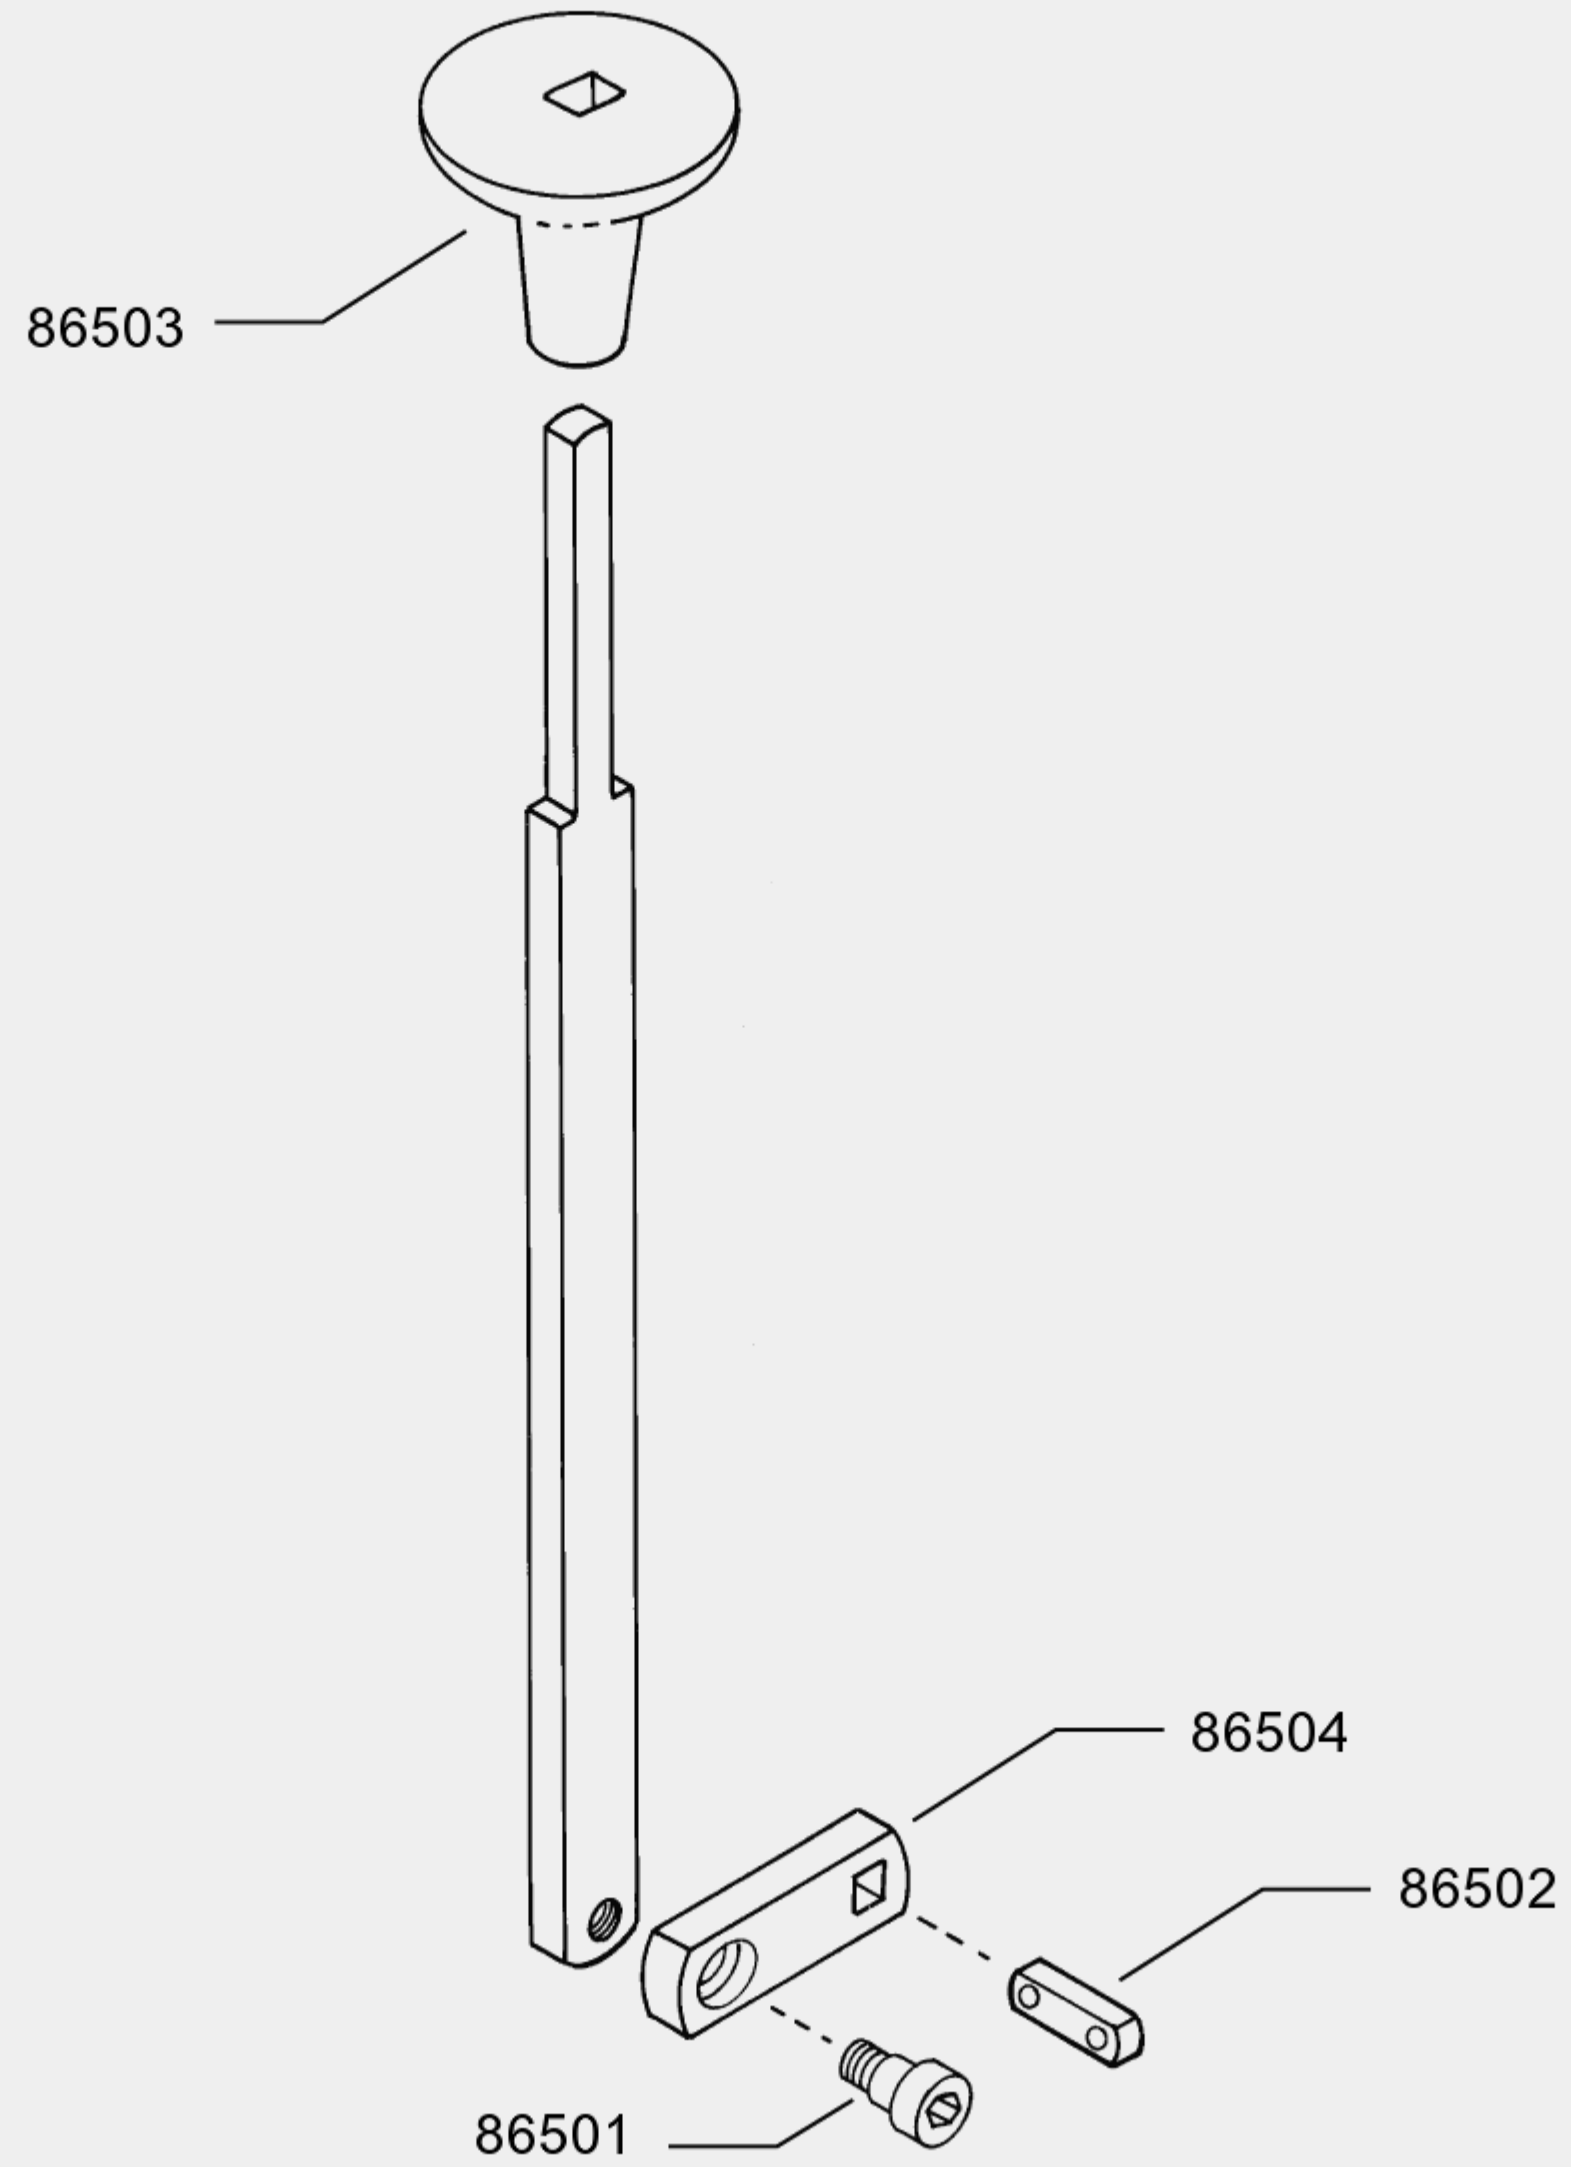

70865 POWERBAR - SPARE PARTS

PART No.	Quantity	Description
86501	1	Pivot Bolt
86502	1	Square Drive
86503	1	Rubber Handle
86504	1	Pivot Arm